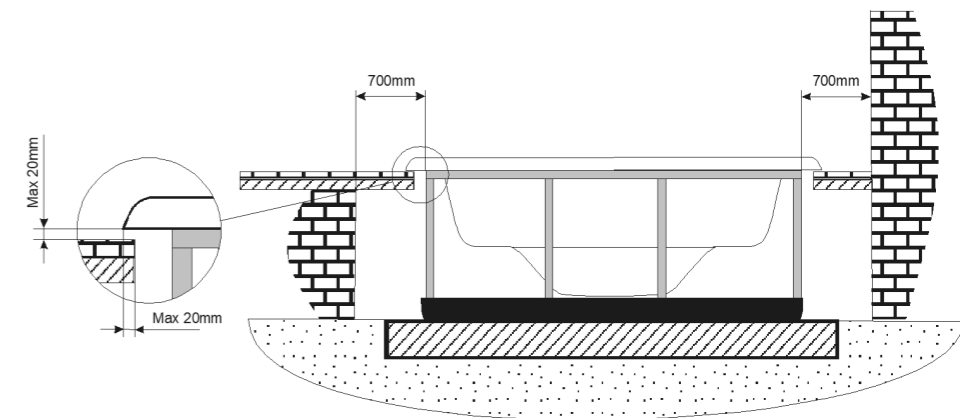

General specifications	
Spa weight (empty)	1.177 Kg
Spa weight (full)	9.677 Kg

WARNING:
It's essential to keep a minimum clearance access of **700mm** all around.

According to our policy of continuous improvement, dimensions, features or components of this product can be partially or completely changed without prior notice.
It's Customer responsibility to verify that this is the last version of the drawing.

Dimensions in mm. General Tolerances +/- 10mm			COMMERCIAL			
Drawn	Date	Name		Code	Rev.	Size
Checked	10/02/2025	Bernat S.				
Scale 1:25	General Tolerance					
Sheet 1/1	DIN 7168 ISO 2768g					