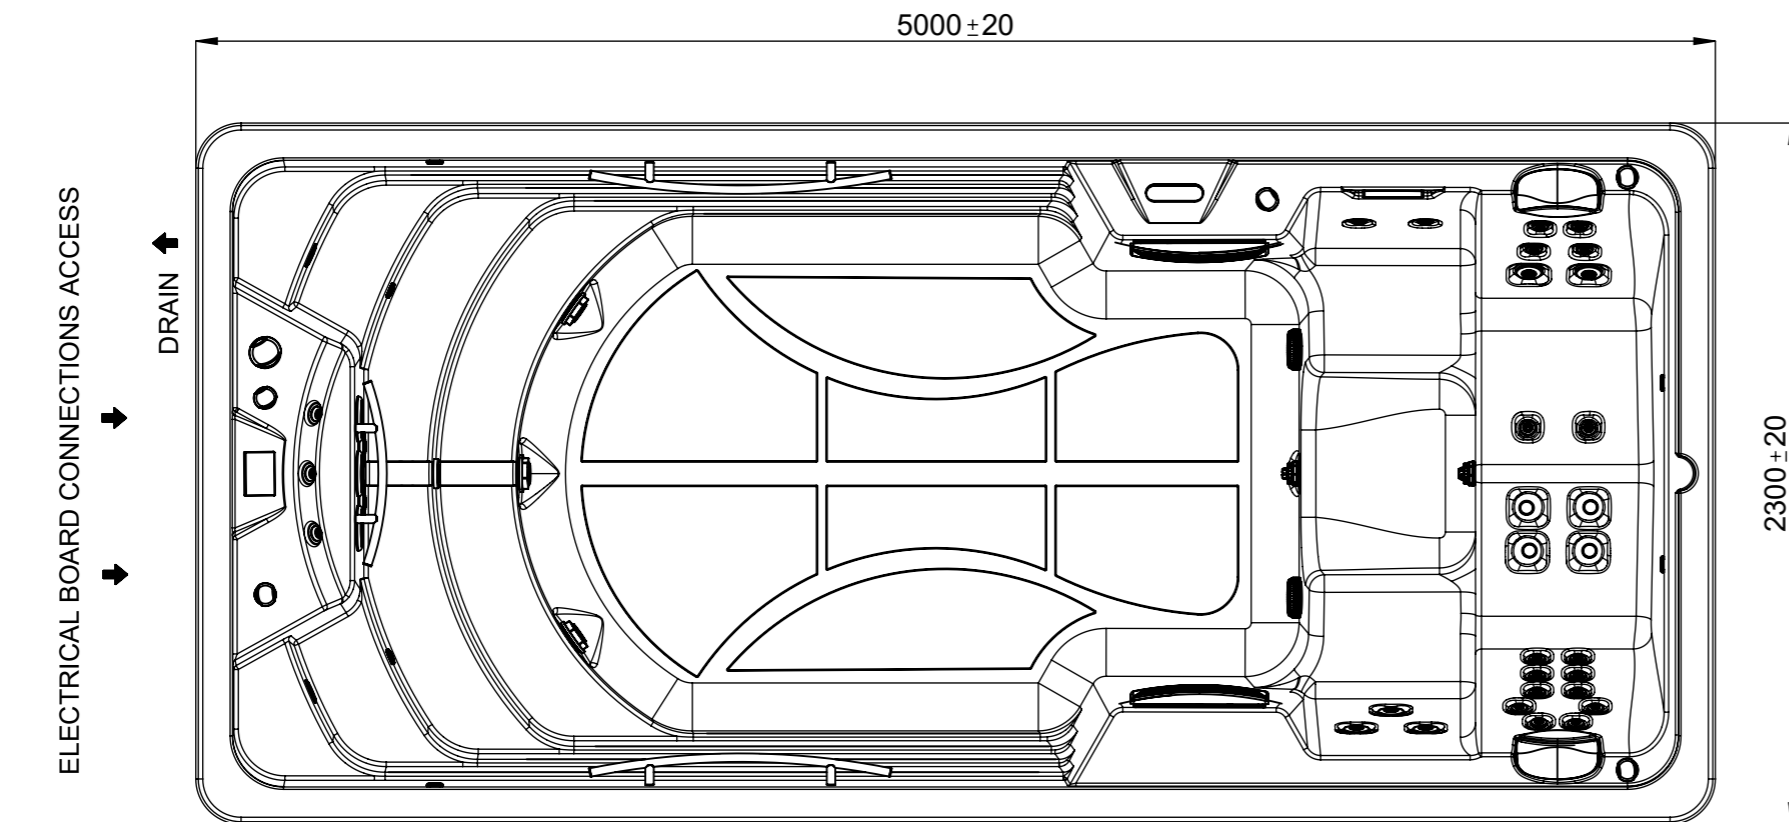

General specifications	
Spa weight (empty)	1.177 Kg
Spa weight (full)	9.677 Kg

WARNING:
It's essential to keep a minimum clearance access of **700mm** all around.

According to our policy of continuous improvement, dimensions, features or components of this product can be partially or completely changed without prior notice.
It's Customer responsibility to verify that this is the last version of the drawing.

Dimensions in mm. General Tolerances +/- 10mm			COMMERCIAL			
Drawn	Date	Name		Code	Rev.	Size
Checked	10/02/2025	Bernat S.				
Scale 1:25	General Tolerance					
Sheet 1/1	DIN 7168 ISO 2768g					