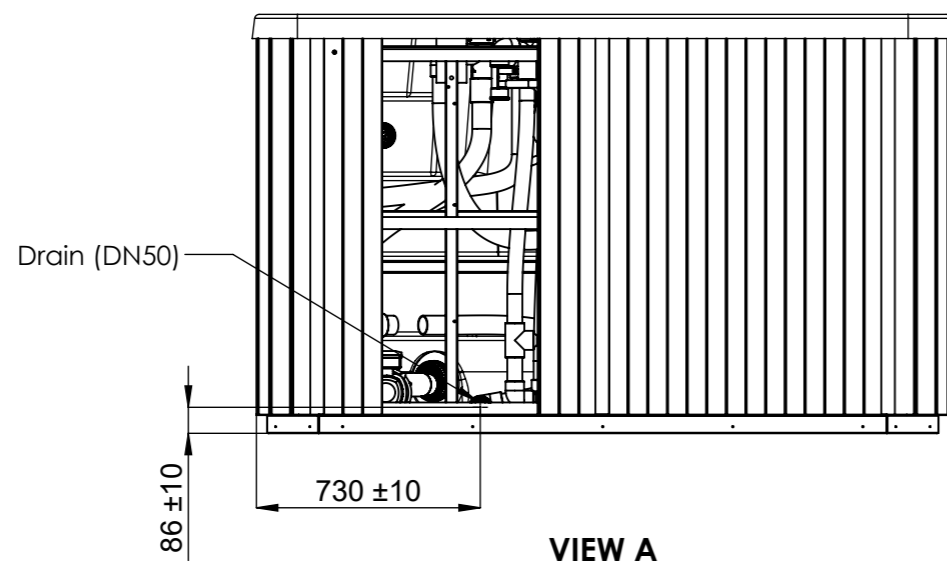

General specifications	
Spa weight (empty)	1.177 Kg
Spa weight (full)	9.677 Kg

WARNING:
It's essential to keep a minimum clearance access of **700mm** all around.

According to our policy of continuous improvement, dimensions, features or components of this product can be partially or completely changed without prior notice.
It's Customer responsibility to verify that this is the last version of the drawing.

Dimensions in mm. General Tolerances +/- 10mm			COMMERCIAL			
Drawn	Date	Name		Code	Rev.	Size
Checked	10/02/2025	Bernat S.				
Scale 1:25	General Tolerance					
Sheet 1/1	DIN 7168 ISO 2768g					