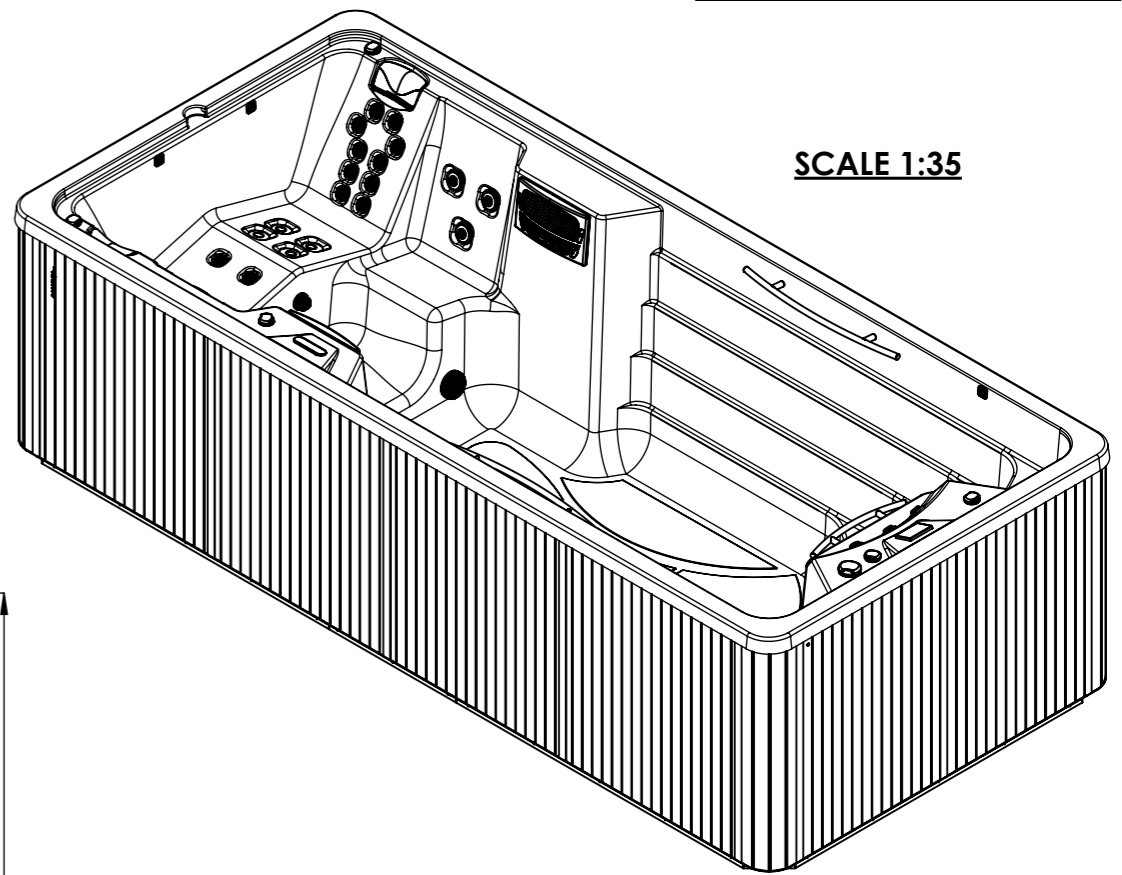

General specifications	
Spa weight (empty)	1.177 Kg
Spa weight (full)	9.677 Kg

WARNING:
It's essential to keep a minimum clearance access of **700mm** all around.

According to our policy of continuous improvement, dimensions, features or components of this product can be partially or completely changed without prior notice.
It's Customer responsibility to verify that this is the last version of the drawing.

Dimensions in mm. General Tolerances +/- 10mm			COMMERCIAL			
Drawn	Date	Name		Code	Rev.	Size
Checked	10/02/2025	Bernat S.				
Scale 1:25	General Tolerance					
Sheet 1/1	DIN 7168 ISO 2768g					