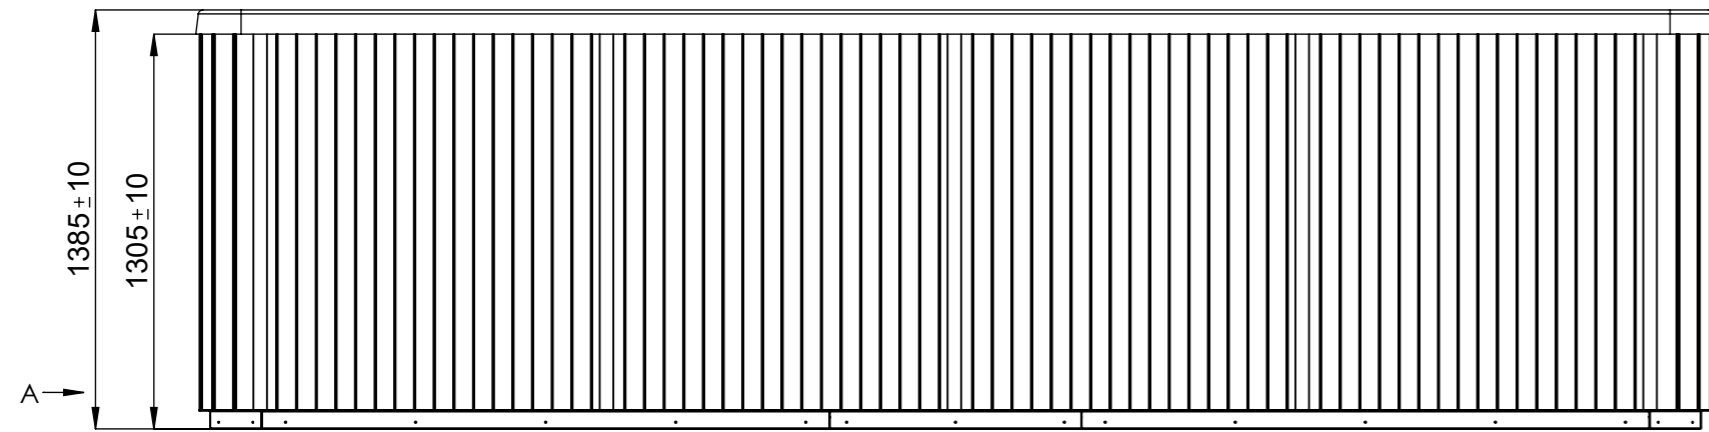

General specifications	
Spa weight (empty)	1.177 Kg
Spa weight (full)	9.677 Kg

WARNING:
It's essential to keep a minimum clearance access of **700mm** all around.

According to our policy of continuous improvement, dimensions, features or components of this product can be partially or completely changed without prior notice.
It's Customer responsibility to verify that this is the last version of the drawing.

Revision	Date	Fecha	Name	Nombre	Modification	Modificació
06	25/08/2020		ERDS (OF)		Changes due to new spa design	
07	30/10/2023		A Arconada		Afegim pla inclinat botoneres	
08	31/10/2023		Anna A.		Modificació peu document	
09	10/02/2025		Anna A.		Rectifiquem pesos	
10	10/02/2025		Anna A.		Ocultem utilitatges àudio	

Dimensions in mm. General Tolerances +/- 10mm			COMMERCIAL			
Drawn	Date	Name		Code	Rev.	Size
Checked	10/02/2025	Bernat S.				
Scale 1:25	General Tolerance					
Sheet 1/1	DIN 7168 ISO 2768g					