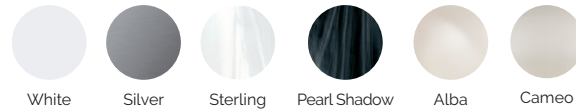

COULEURS ACRYLIQUE