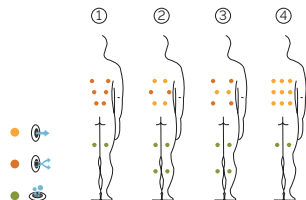

EXCLUSIVE LINE

EN

AQUAVIA SPA

TECHNICAL SPECIFICATIONS

STANDARD FEATURES	
Total massage points	39
Stainless steel water massage jets	27
Stainless steel air massage nozzles	12
Headrests	2
Touch Panel	✓
Ultraviolet Treatment	✓
Metal structure & ABS base	✓
Prime Tex Cover	✓
EcoSpa	✓
Colour Sense	5 LED + Illuminated accessories
Cabinet lighting	✓
OPTIONAL FEATURES	
Nordic Insulation System	Optional
Surround Bluetooth Audio 2.1	Optional
Wifi Spa Control	Optional
MASSAGE PUMPS	
Water massage	1.850 W / 2,5 CV
Relax Impact Pump	1150 W
FILTRATION AND HEATING	
Recirculation pump	200 W
Water heater	3.000 W
Type of filter	Cartridge
POWER SUPPLY	
Power requirement to 230 V (LOW/AMP)	3.400 W / 14,6 A
Voltage	230 V / 400 V III