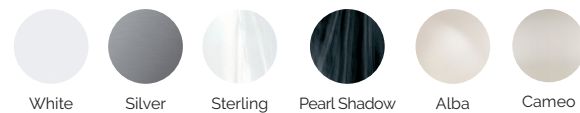

SHELL FINISHES (ACRYLIC COLORS)

White

Silver

Sterling

Pearl Shadow

Alba

Cameo

FURNITURE FINISHES (OUTDOOR CABINET)

White Solid Surface

Grey Storm Solid Surface

FEATURES

OPTIONAL FEATURES

According to our continuous improvement policy, we reserve the right to modify the specifications in part or in whole without forewarning.