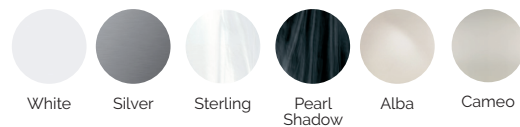

SHELL FINISHES (ACRYLIC COLORS)

FEATURES

METALLIC
structure

BCN
DESIGN

reioX
IMPACTSYSTEM

BUILT-IN LINE

EN

AQUAVIA SPA