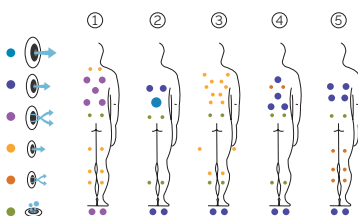

5 positions

2 loungers

3 seats

Measures: 233 × 233 × 91 cm

Water capacity (l): 1.610 liters

Weight: Empty 378 kg / Full 1.988 kg

6 colors

5 types of massage