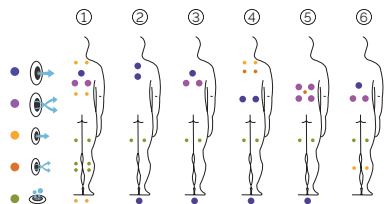

6 positions

1 lounger

5 seats

Measures: 216 x 216 x 90 cm

Water capacity (l): 980 liters

Weight: Empty 201 kg / Full 1.081 kg

6 colors

6 types of massage